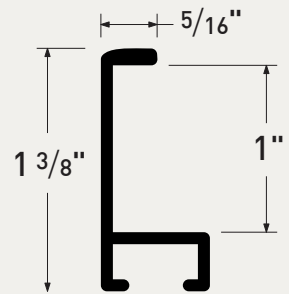

Signature

The original flat-top Nielsen profile

A perennial favorite, with renewed appeal for today's minimalist trend. A diminutive face available in 3 rabbet depths and a full complement of classic anodized finishes.

Profile 22

Framed with ML1104 Frosted Gold

Framed with ML1221 Matte Black

Framed with ML1112 Frosted Pewter