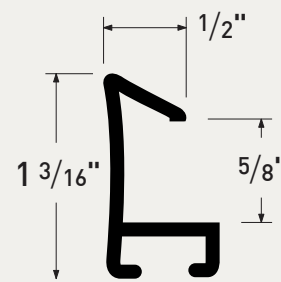

Timberline

Unique wood-finish wraps on aluminum moulding

Narrower than any wood moulding, yet featuring the same natural aesthetic, this concise assortment offers style, strength and versatility.

Profile 65