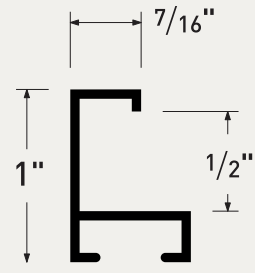

re framed

HARDWARE & PARTS **34**

FINISHES BY PROFILE **36**

PROFILES BY FINISH **40**

SAMPLES & SIGNAGE **42**

Tuscan Linen

Right-angle brushing with a textile aesthetic

A brushed finish that captivates the eye by pairing the sleek lines of aluminum with the softened visual of a fine fabric. Available in a palette of warm and cool metals, perfect for traditional and contemporary settings