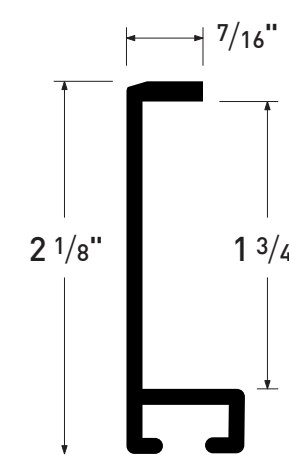

PROFILE 35

REF#	COLOR	PAGE #
01	Silver	33
20	Anodic Black	33

58

REF#	COLOR	PAGE #
01	Silver	31
02	Frosted Silver	31
03	Gold	31
04	Frosted Gold	31
14	German Silver	31
19	Frosted Walnut	31
20	Anodic Black	31
21	Matte Black	31

65