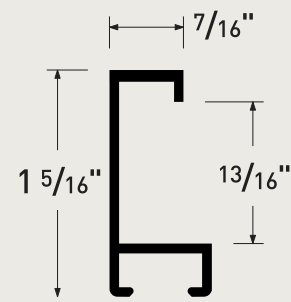

Profile 117