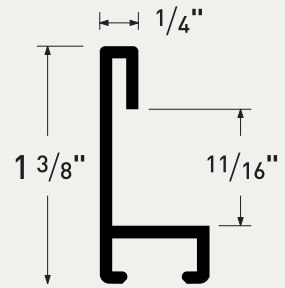

Framed with ML12907 Bronze

Profile 34

Profile 129

ML3414
German Silver

ML3421
Matte Black

ML34179
Black Metalline

ML12901
Silver

ML12907
Bronze