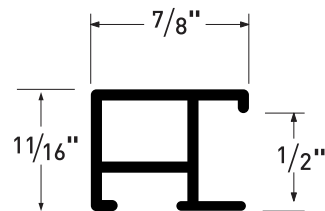

PROFILE 97

REF#	COLOR	PAGE #
14	German Silver	19
21	Matte Black	19
50	Black	25
150	Florentine Silver	7
151	Florentine Gold	7
154	Florentine Grey	7
155	Florentine Amber	7
156	Florentine Black	7
167	Florentine Walnut	7
400	Br. Aluminum Satin	8
550	Tuscan Linen Silver	5
552	Tuscan Linen Raw Steel	5
553	Tuscan Linen Caramel	5
555	Tuscan Linen Amber	5
556	Tuscan Linen Black	5
557	Tuscan Linen Pewter	5
558	Tuscan Linen Slate	5

99