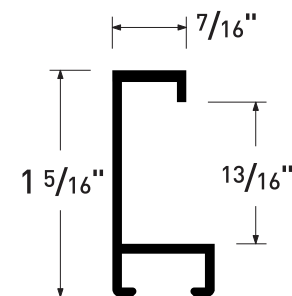

PROFILE 117

REF#	COLOR	PAGE #
01	Silver	17
02	Frosted Silver	17
04	Frosted Gold	17
10	Graphite	17
12	Frosted Pewter	17
14	German Silver	17
19	Frosted Walnut	17
20	Anodic Black	17
21	Matte Black	17
23	Antique Gold	17
50	Black	25
52	Bright White	24
69	Black Bean	23
164	Dusk	17
227	Tornado Red	21
230	Reflex Silver	21
231	Gold Bullion	21
232	Galactic Blue	21
233	Purple Haze	21
235	Tangerine Twist	21
236	Cyber Green	21
237	Raspberry Fizz	21
238	Turquoise	21
240	Amethyst	21
270	Burnt Sienna	17
280	American Natural	27
400	Brushed Aluminum Satin	9
470	Brushed Satin Nickel	9
478	Brushed Satin Pewter	9

129