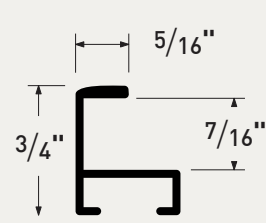

The original flat-top Nielsen profile

A perennial favorite, with renewed appeal for today's minimalist trend. A diminutive face available in 3 rabbet depths and a full complement of classic anodized finishes.