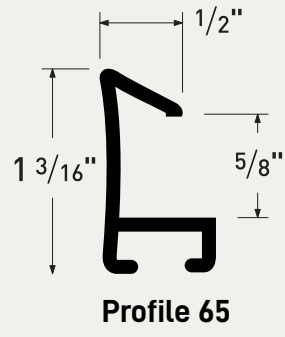

Framed with ML117400 Brushed Satin Nickel

Reflections

Curved surfaces with crisp turning points

A uniquely aluminum aesthetic, the convergence of arched surface, angular turning points, and surface brushing provide lustrous reflections that enhance all framing designs.