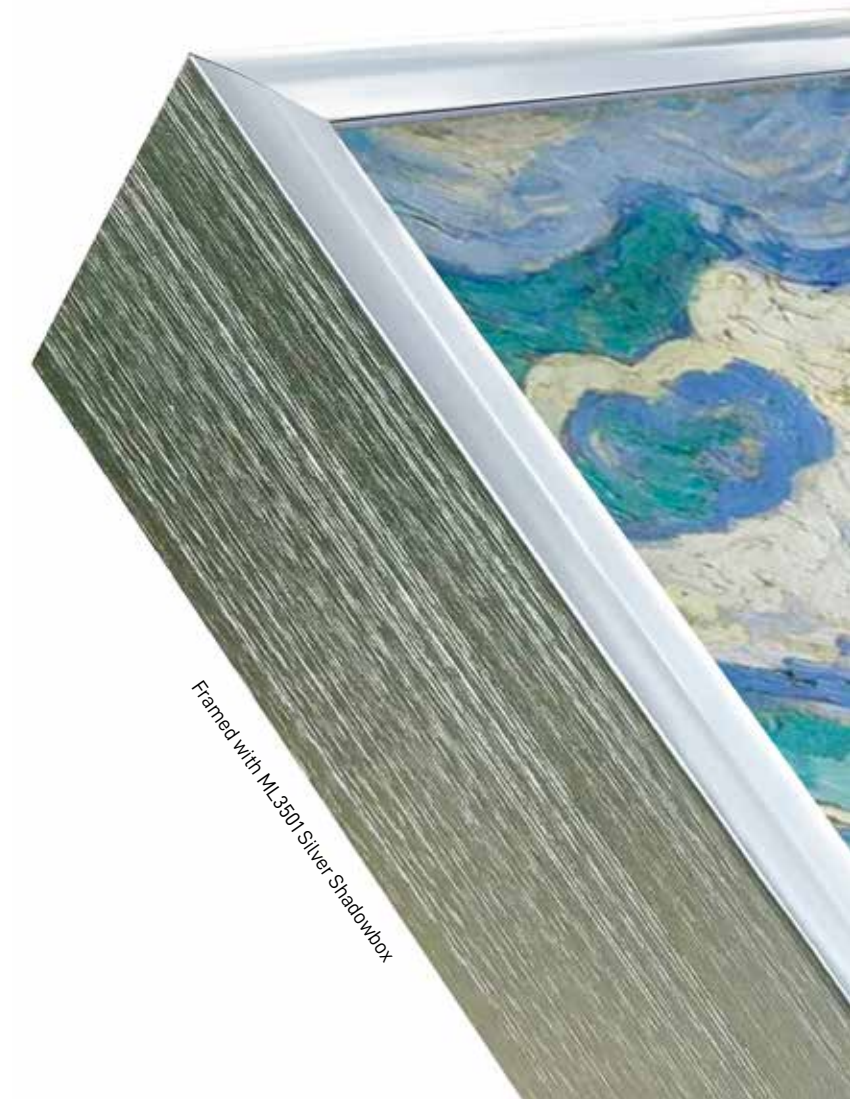

Framed with ML1421 Matte Black

ML1414
German Silver

ML1421
Matte Black

ML3501
Silver
Shadowbox

ML3520
Anodic Black
Shadowbox

Framed with ML3501 Silver Shadowbox

Framed with ML10014 German Silver

Hardware & Parts