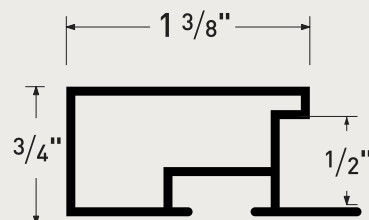

PROFILE 99

REF#	COLOR	PAGE #
21	Matte Black	19
150	Florentine Silver	7
154	Florentine Grey	7
156	Florentine Black	7
167	Florentine Walnut	7
421	Brushed Black Satin	8
430	Brushed German Silver	8
470	Brushed Satin Nickel	8
475	Brushed Satin Choc.	8
478	Brush Satin Pewter	8

100