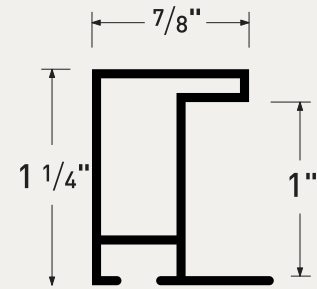

Caps

Classic angular profiles

The go-to collection for simply classic framing. Offering a comprehensive selection of anodized finishes and popular sizes for traditional and modern frame designs.

Profile 95