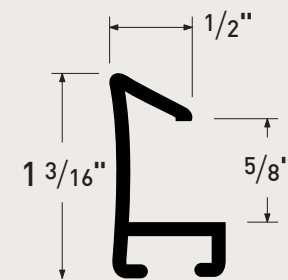

PROFILE 65

REF#	COLOR	PAGE #
245	Spice	20
246	Old Gold	20
247	Gunmetal	20
251	Barely Gold	20
252	Robin's Egg	20
280	American Natural	26
282	Walnut	26
421	Brushed Satin Black	10
429	Brushed Anodic Black	10

71