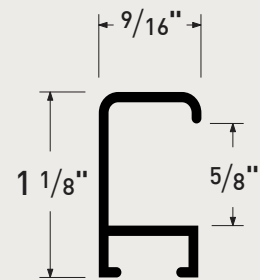

PROFILE 21

REF#	COLOR	PAGE #
07	Shiny Rose Gold	12
08	Frosted Rose Gold	12
21	Matte Black	12
23	Antique Gold	12
50	Matte Black	25
227	Tornado Red	23
233	Purple Haze	23
235	Tangerine Twist	23
243	Pearlized Brown	23
248	China Blue	23
250	Merlot	23
257	Sapphire	23
258	Really Teal	23
261	Dawn	23
400	Chrome	12

22