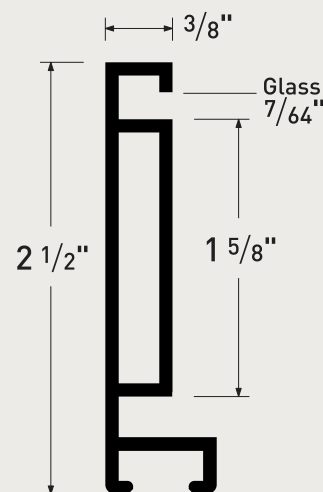

PROFILE 100

REF#	COLOR	PAGE #
14	German Silver	33
21	Matte Black	33

117