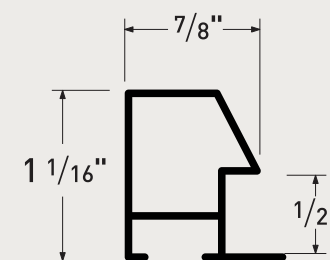

PROFILE 130

REF#	COLOR	PAGE #
52	Bright White	24
400	Br. Satin Aluminum	9
414	Br. Satin German Silver	9
421	Br. Satin Black	9
423	Br. Satin Antique Gold	9
475	Br. Satin Chocolate	9

225