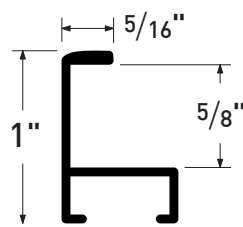

PROFILE 12

REF#	COLOR	PAGE #
02	Frosted Silver	29
21	Matte Black	29

15