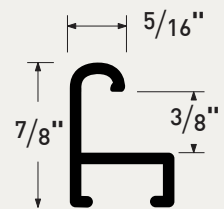

Litho

The iconic Poster Frame

The classic poster frame available in 3 sizes, featuring a half-round top and a versatile assortment of traditional anodized finishes. A retro look that is always in style.

Profile 58

Framed with ML5821 Matte Black

Framed with ML2504 Frosted Gold