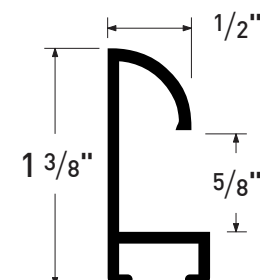

PROFILE 24

REF#	COLOR	PAGE #
414	Brushed Satin	13
	German Silver	
421	Brushed Satin Black	13
423	Brushed Satin	13
	Antique Gold	
469	Br. Satin	13
	Stainless Steel	
471	Brushed Satin Slate	13
475	Br. Satin Chocolate	13
476	Br. Satin Sapphire	13

25