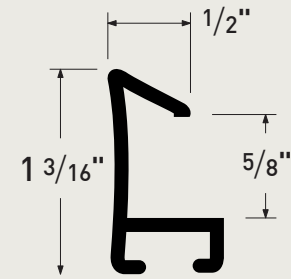

Vivids

Brilliantly translucent paint finishes

A full palette of vibrant colors enhanced by the silver undertone of aluminum, ideal for sports framing, kids' creations, and modern art.

Profile 65