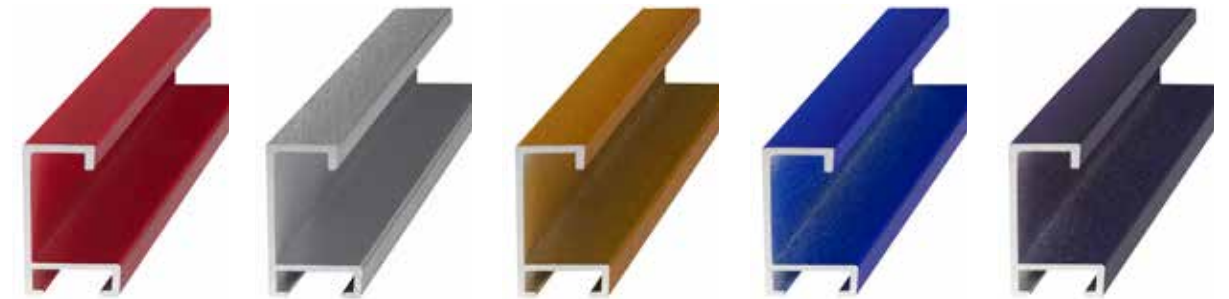

ML117227
Tornado Red

ML117230
Reflex Silver

ML117231
Gold Bullion

ML117232
Galactic Blue

ML117233
Purple Haze