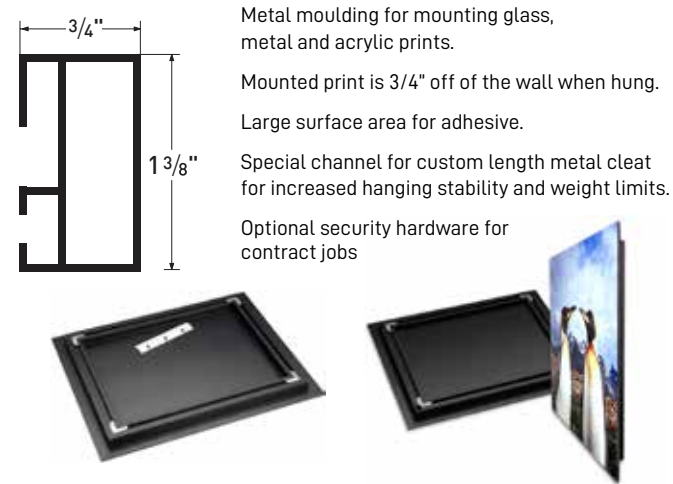

Hardware & Parts

JOINING HARDWARE USE IN SIDE-LOAD FRAME CHANNEL			
Image	Item No.	Description	Quantity
 Use with a tapped corner	HA1713	Black plates	100
 Use with a back plate	HA0713	Tapped corners	100
 Use in place of tapped corner/back plate	HA0813	Quick corners	100
 Use inside the frame channel	HA0113	Spring clips	100

QUICK CORNER™ HARDWARE

Developed by the hardware inventors at Nielsen to make your jobs easier!

One step joining: the flat bottom of the screw replaces the conventional back plate by spreading the force of the tightened screw.

Less inventory: only keep inventory of one piece of hardware for corner joining, saving you storage space.

Strong: As strong as traditional 2-piece Nielsen hardware, for secure and reliable corner joins.

ADDITIONAL HARDWARE

Image	Item No.	Description	Quantity
	HA1513	Bumper	100

VELCRO CORNER HARDWARE

Image	Item No.	Description	Quantity
 For secure corner sample hanging	HA1650	Velcro chevron polybag	50

HANGING HARDWARE			
Image	Item No.	Description	Quantity
 Snap hanger into each side channel	HA0513	Snap Hangers	100
 Insert hanger into the top frame channel	HA0913	Notched hangers	100
 Screw hanger into each side channel	HA4313	Omni hangers	100
	MAH31-P	Hanging cleat hole punched every 6"	400 in 10" lengths

BACKMOUNT HANGING SYSTEM

Item No.	Description	Width	Height	Length	Qty.
ML31-Z	Backmount Silver	1.75"	.75"	10'	120
ML31-21	Backmount Matte Blk	1.75"	.75"	10'	120
MAH31-P	Cleat Hanger	0.18"	1"	10'	400

SECURITY HARDWARE

Image	Item No.	Description	Quantity
 Hanger-use in top channel of frame	HA3911	Security top hook	Each
 Lock - use in bottom channel of frame	HA3811	Security lock	Each
 Use to unlatch security lock	HA3311	Security hanger key	100

BULK PACK HARDWARE

Image	Item No.	Description	Quantity	Each polybag contains		
	HA0561	Regular corner and snap hanger polybag	Polybag	HA0711	4	Tapped Corners
				HA1711	4	Back Plates
				HA0111	10	Spring Clips
				HA0511	2	Snap Hangers
				HA1511	2	Bumpers
	HA0571	Quick corner and snap hanger polybag	Polybag	HA0811	4	Quick Corners
				HA0111	10	Spring Clips
				HA0511	2	Snap Hangers
				HA1511	2	Bumpers
	HA0961	Regular corner and notched hanger polybag	Polybag	HA0711	4	Tapped Corners
				HA1711	4	Back Plates
				HA0111	10	Spring Clips
				HA0911	1	Notched Hangers
				HA1511	2	Bumpers
	HA0971	Quick corner and notched hanger polybag	Polybag	HA0811	4	Quick Corners
				HA0111	10	Spring Clips
				HA0911	1	Notched Hangers
				HA1511	2	Bumpers
	HA4361	Regular corner and omni hanger pack polybag	Polybag	HA0711	4	Tapped Corners
				HA1711	4	Back Plates
				HA0111	10	Spring Clips
				HA4311	2	Omni Hangers
				HA1511	2	Bumpers
	HA4371	Quick corner and omni hanger pack polybag	Polybag	HA0811	4	Quick Corners
				HA0111	10	Spring Clips
				HA4311	2	Omni Hangers
				HA1511	2	Bumpers
	HA2362	Security hanger box each	Individual box	HA3911	2	Security Top Hooks
				HA3311	1	Security Hanger Key
				HA3811	1	Security Lock
	HA2363	Security hanger bulk pack	Bulk-outfits 100 frames	HA3911	200	Security Top Hooks
				HA3311	10	Security Hanger Key
				HA3811	100	Security Lock
	HA2463	Regular corner pack no hangers	Bulk-outfits 100 frames	HA0711	400	Tapped Corners
				HA1711	400	Back Plates
				HA0111	100	Spring Clips
				HA1511	200	Bumpers