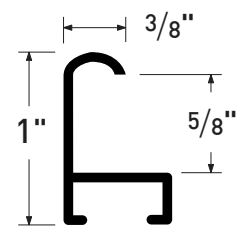

PROFILE 15

REF#	COLOR	PAGE #
01	Silver	30
02	Frosted Silver	30
03	Gold	30
04	Frosted Gold	30
08	Frosted Bronze	30
10	Graphite	30
12	Frosted Pewter	30
13	Contrast Grey	30
14	German Silver	30
19	Frosted Walnut	30
20	Anodic Black	30
21	Matte Black	30
23	Antique Gold	30
24	Cobalt	30
50	Black	25
52	Bright White	24
55	Right Red	22
58	Indigo	22
66	Lapis	22
68	Chinese Red	22
150	Flor. Silver	6
153	Flor. Pewter	6
154	Flor. Grey	6
155	Flor. Amber	6
156	Flor. Black	6
164	Dusk	30
170	Frosted Umber	30

21