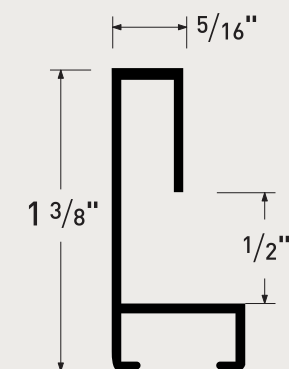

129

PROFILE 129

REF#	COLOR	PAGE #
01	Silver	15
07	Bronze	15
13	Contrast Gray	15
15	Amber	15
20	Anodic Black	15
21	Matte Black	15
52	Bright White	24

130

PROFILE 130

REF#	COLOR	PAGE #
52	Bright White	24
400	Br. Satin Aluminum	9
414	Br. Satin German Silver	9
421	Br. Satin Black	9
423	Br. Satin Antique Gold	9
475	Br. Satin Chocolate	9