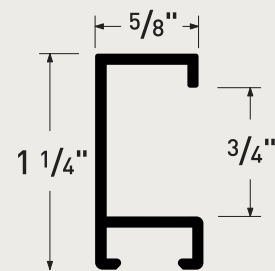

PROFILE 94

REF#	COLOR	PAGE #
02	Frosted Silver	18
21	Matte Black	18
156	Florentine Black	7

95