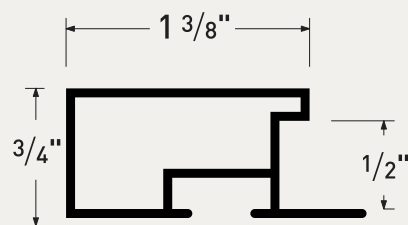

Caps

Classic angular profiles

The go-to collection for simply classic framing. Offering a comprehensive selection of anodized finishes and popular sizes for traditional and modern frame designs.

Profile 99