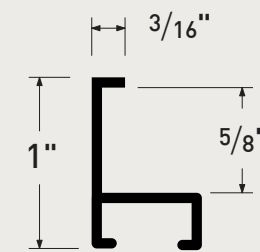

PROFILE 33

REF#	COLOR	PAGE #
50	Black	25

34