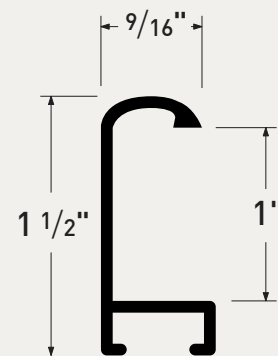

Litho

The iconic Poster Frame

The classic poster frame available in 3 sizes, featuring a half-round top and a versatile assortment of traditional anodized finishes. A retro look that is always in style.

Profile 71

Framed with ML5821 Matte Black

Framed with ML2504 Frosted Gold