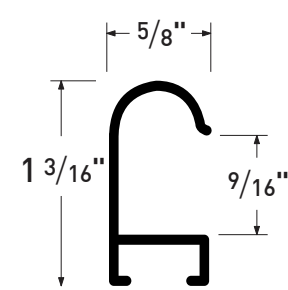

PROFILE 25

REF#	COLOR	PAGE #
01	Silver	31
02	Frosted Silver	31
04	Frosted Gold	31
14	German Silver	31
20	Anodic Black	31
21	Matte Black	31

33