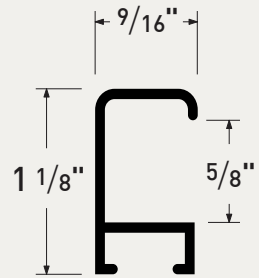

Artist Palette

Traditional opaque paint colors

A rainbow assortment of the most popular classic paint colors for framing. Great for posters, memorabilia and sports imagery.

Profile 21

Framed with ML21233 Purple Haze