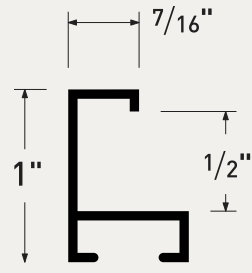

Mini Caps

Angular caps with unique narrow face

An assortment of elegant anodized mouldings that provide the classic simplicity of a cap with the unique minimalism of aluminum.

Profile 93