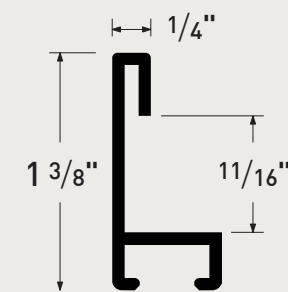

PROFILE 34

REF#	COLOR	PAGE #
14	German Silver	14
21	Matte Black	14
179	Black Metalline	14
280	American Natural	27

35