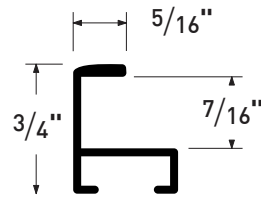

11

PROFILE 11

REF#	COLOR	PAGE #
01	Silver	28
02	Frosted Silver	28
03	Gold	28
04	Frosted Gold	28
08	Frosted Bronze	28
10	Graphite	28
12	Frosted Pewter	28
13	Contrast Grey	28
14	German Silver	28
20	Anodic Black	28
21	Matte Black	28
23	Antique Gold	28
50	Black	25
154	Flor. Grey	6
156	Flor. Black	6

13