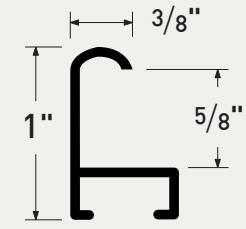

Artist Palette

Traditional opaque paint colors

A rainbow assortment of the most popular classic paint colors for framing. Great for posters, memorabilia and sports imagery.

Profile 15