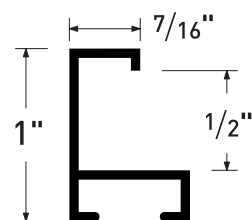

93

PROFILE 93

REF#	COLOR	PAGE #
01	Silver	16
04	Frosted Gold	16
14	German Silver	16
19	Frosted Walnut	16
20	Anodic Black	16
21	Matte Black	16
23	Antique Gold	16
50	Black	25
52	Bright White	24
150	Florentine Silver	7
154	Florentine Grey	7
156	Florentine Black	7
170	Frosted Umber	16
550	Tuscan Linen Silver	4
552	Tuscan Linen Raw Steel	4
553	Tuscan Linen Caramel	4
555	Tuscan Linen Amber	4
556	Tuscan Linen Black	4
557	Tuscan Linen Pewter	4
558	Tuscan Linen Slate	4

94