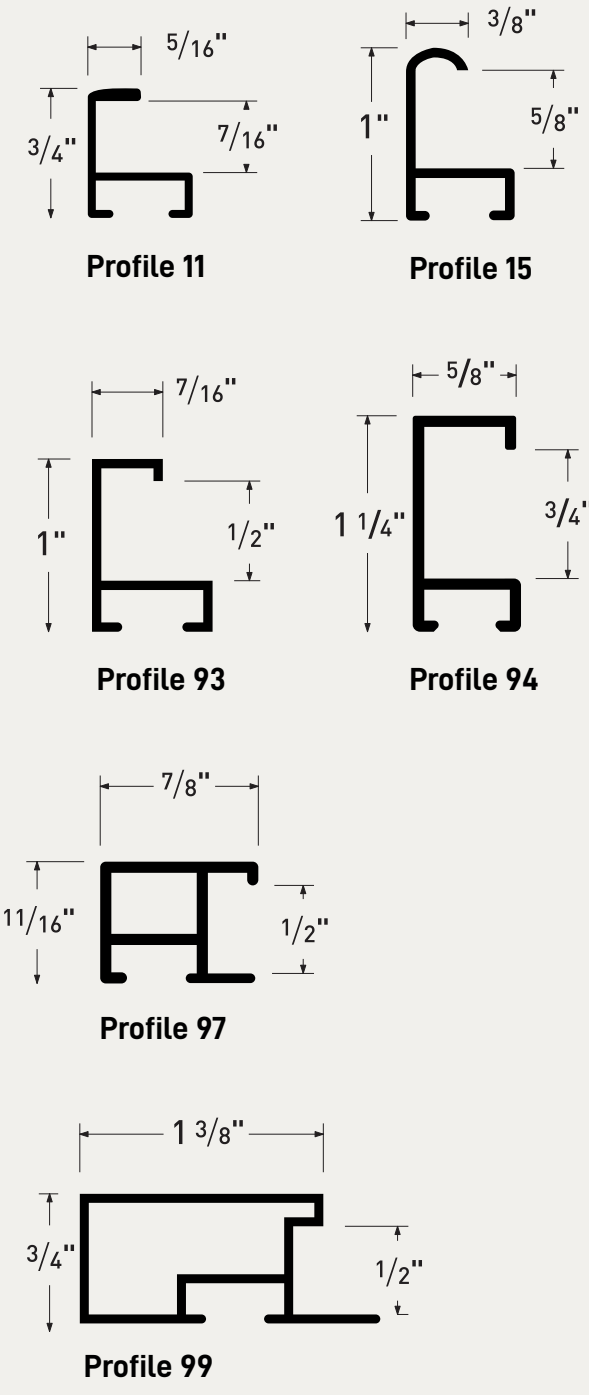

Florentine

Soft cross-hatch brushing on anodized finishes

Light cross-hatch brushing provides gentle visual highs and lows, with a subtle luster for elegant and sophisticated designs.

Framed with ML97151 Florentine Gold