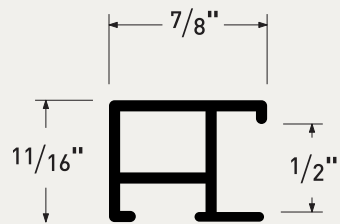

Caps

Classic angular profiles

The go-to collection for simply classic framing. Offering a comprehensive selection of anodized finishes and popular sizes for traditional and modern frame designs.

Profile 97