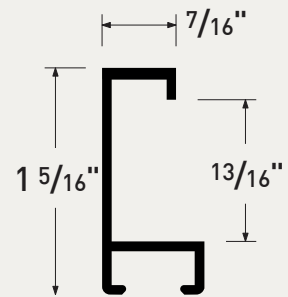

Profile 117