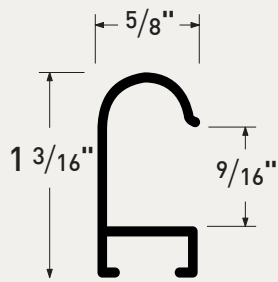

Litho

The iconic Poster Frame

The classic poster frame available in 3 sizes, featuring a half-round top and a versatile assortment of traditional anodized finishes. A retro look that is always in style.

Profile 25

Framed with ML5821 Matte Black

Framed with ML2504 Frosted Gold