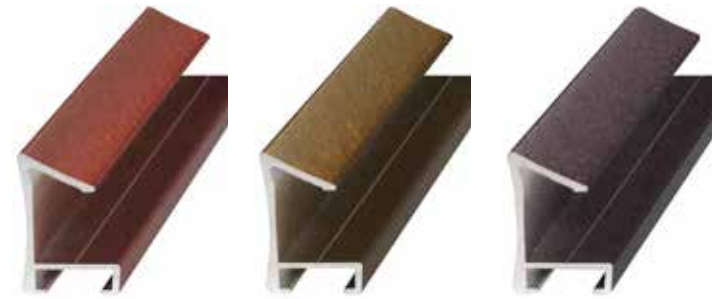

ML65245
Spice

ML65246
Old Gold

ML65247
Gunmetal