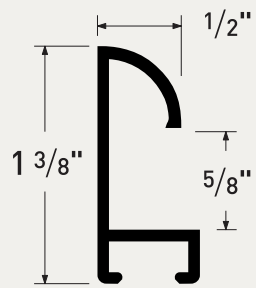

Curve Appeal

Unique curved shapes for a modern style

Appealing curved faces and turning points create unique reflections and contemporary style. The perfect complement to today's "cornerless" furniture trend

Profile 24