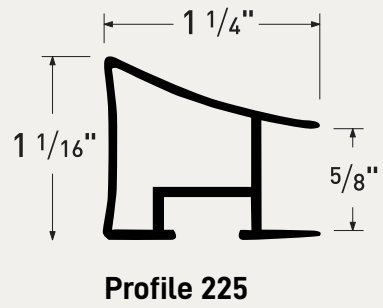

Framed with ML117400 Brushed Satin Nickel

Reflections

Curved surfaces with crisp turning points

A uniquely aluminum aesthetic, the convergence of arched surface, angular turning points, and surface brushing provide lustrous reflections that enhance all framing designs.