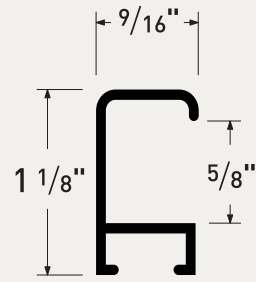

ML225469
Modern Pewter

Framed with ML225452 Frosted Gold

Curve Appeal

Unique curved shapes for a modern style

Appealing curved faces and turning points create unique reflections and contemporary style. The perfect complement to today's "cornerless" furniture trend