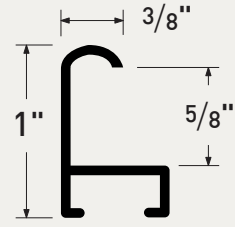

ML2221
Matte Black

Framed with ML1112 Frosted Pewter

Litho

The iconic Poster Frame

The classic poster frame available in 3 sizes, featuring a half-round top and a versatile assortment of traditional anodized finishes. A retro look that is always in style.