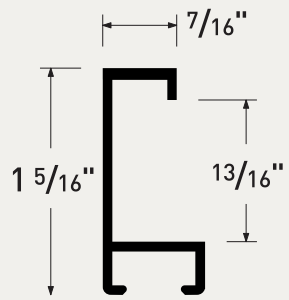

Profile 117