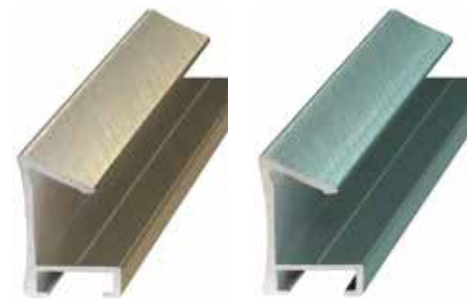

A full palette of vibrant colors enhanced by the silver undertone of aluminum, ideal for sports framing, kids' creations, and modern art.

Profile 65

Profile 117

ML65245
Spice

ML65246
Old Gold

ML65247
Gunmetal