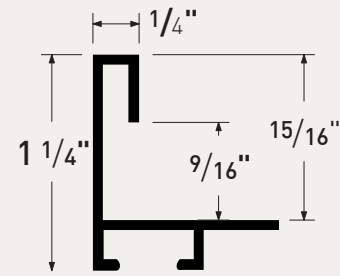

Showcase

Shadowboxes and float frames

Easy to use, elegant in appearance and boasting the strength and durability of aluminum, this collection of shadow box and float mouldings offers the perfect solution to functional frame designs.

Profile 13