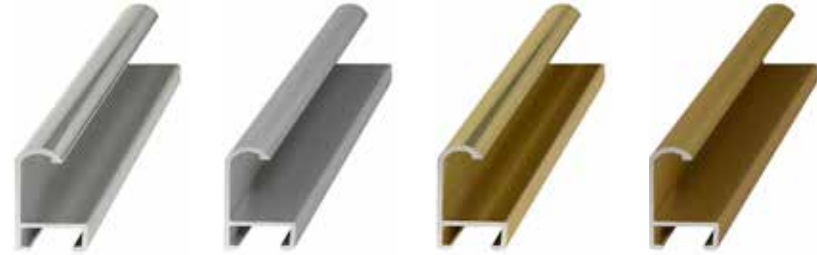

ML1501 Silver   ML1502 Frosted Silver   ML1503 Gold   ML1504 Frosted Gold