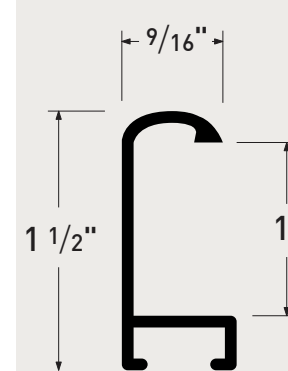

PROFILE 71

REF#	COLOR	PAGE #
01	Silver	31
21	Matte Black	31