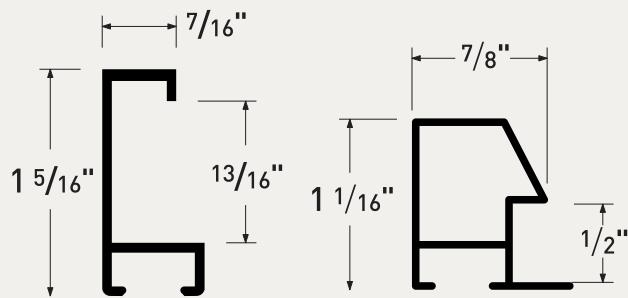

Profile 130

Profile 117