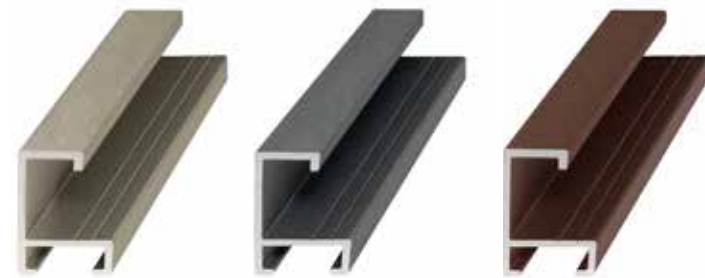

ML93550
Silver

ML93552
Raw Steel

ML93553
Caramel

Tuscan Linen

Right-angle brushing with a textile aesthetic

A brushed finish that captivates the eye by pairing the sleek lines of aluminum with the softened visual of a fine fabric. Available in a palette of warm and cool metals, perfect for traditional and contemporary settings