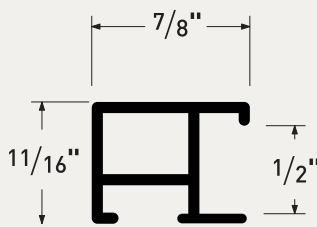

Industrial Chic

Deep lengthwise brushing on flat profiles

Deep linear brushing on a full assortment of cool anodized finishes celebrates the quintessential beauty of aluminum moulding. Equally ideal for classic and contemporary art and décor.

Profile 97