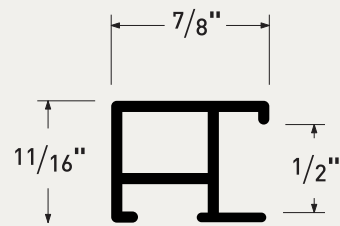

Tuscan Linen

Right-angle brushing with a textile aesthetic

A brushed finish that captivates the eye by pairing the sleek lines of aluminum with the softened visual of a fine fabric. Available in a palette of warm and cool metals, perfect for traditional and contemporary settings

Profile 97

Framed with ML97552 Raw Steel