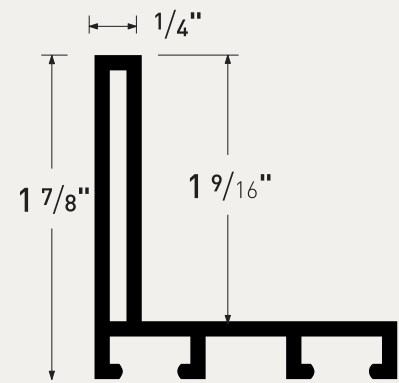

Showcase

Shadowboxes and float frames

Easy to use, elegant in appearance and boasting the strength and durability of aluminum, this collection of shadow box and float mouldings offers the perfect solution to functional frame designs.

Profile 14