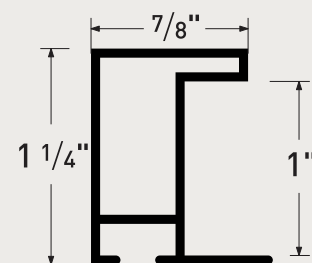

PROFILE 95

REF#	COLOR	PAGE #
10	Graphite	18
14	German Silver	18
21	Matte Black	18
23	Antique Gold	18
224	Matte White	24
429	Br. Anodic Black	8
470	Br. Satin Nickel	8

97