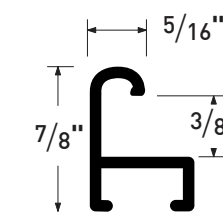

PROFILE 58

REF#	COLOR	PAGE #
01	Silver	31
02	Frosted Silver	31
03	Gold	31
04	Frosted Gold	31
14	German Silver	31
19	Frosted Walnut	31
20	Anodic Black	31
21	Matte Black	31

65