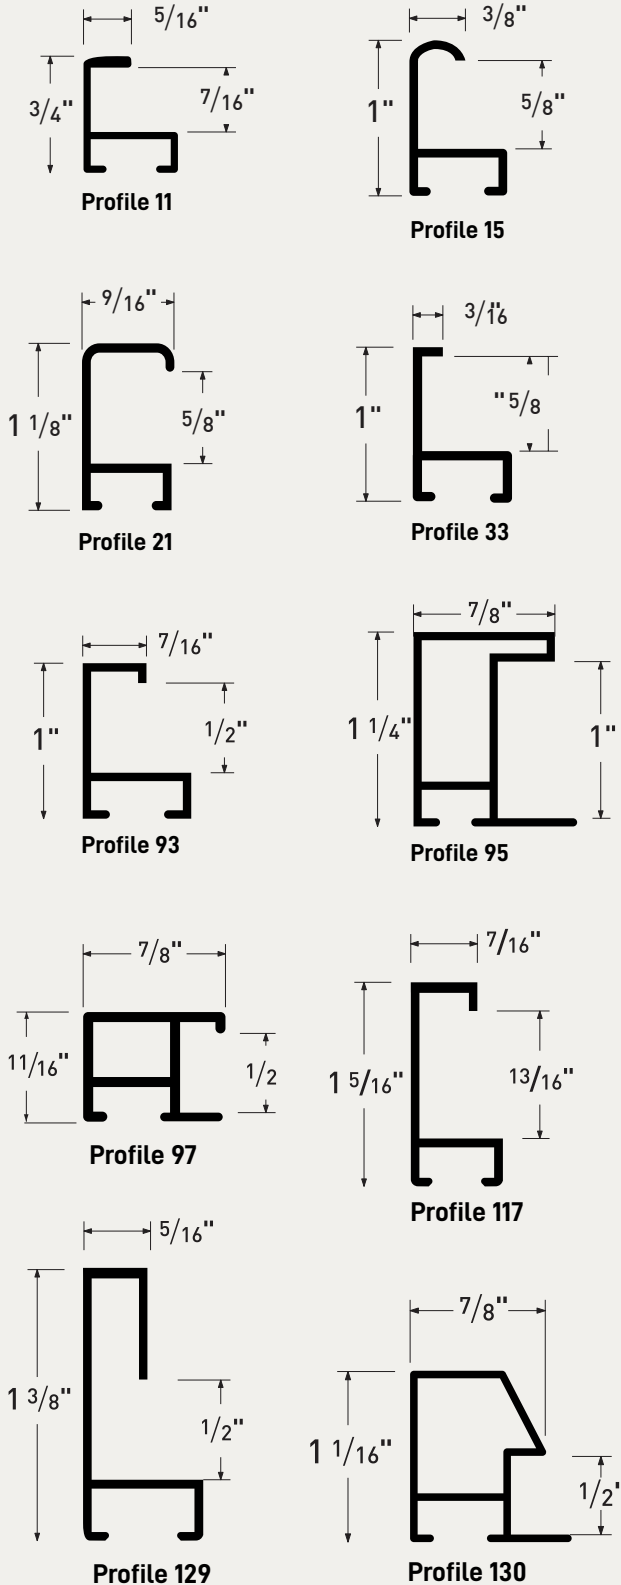

Monochrome

Flawlessly opaque black and white painted finishes

A collection of solid black and pure white painted finishes, perfect for creating a clean, crisp outline for art and photography.

Framed with ML13052 Bright White

ML1552 Bright White
ML9352 Bright White
ML95224 Matte White
ML11752 Bright White
ML12952 Bright White
ML13052 Bright White