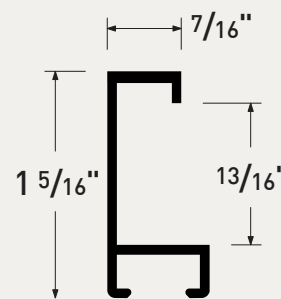

Profile 117