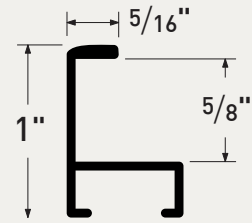

Signature

The original flat-top Nielsen profile

A perennial favorite, with renewed appeal for today's minimalist trend. A diminutive face available in 3 rabbet depths and a full complement of classic anodized finishes.

Profile 12

Framed with ML1104 Frosted Gold

Framed with ML1221 Matte Black

Framed with ML1112 Frosted Pewter