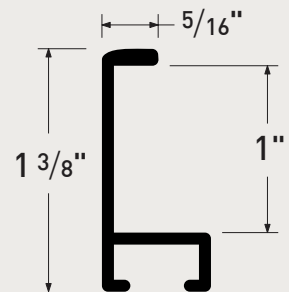

PROFILE 22

REF#	COLOR	PAGE #
01	Silver	29
02	Frosted Silver	29
03	Gold	29
14	German Silver	29
20	Anodic Black	29
21	Matte Black	29

24