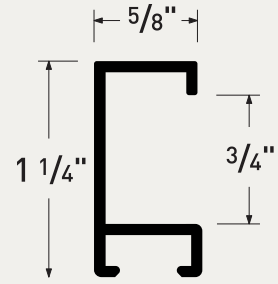

ML11723
Antique Gold

ML117164
Dusk

ML117270
Burnt Sienna

Caps

Classic angular profiles

The go-to collection for simply classic framing. Offering a comprehensive selection of anodized finishes and popular sizes for traditional and modern frame designs.